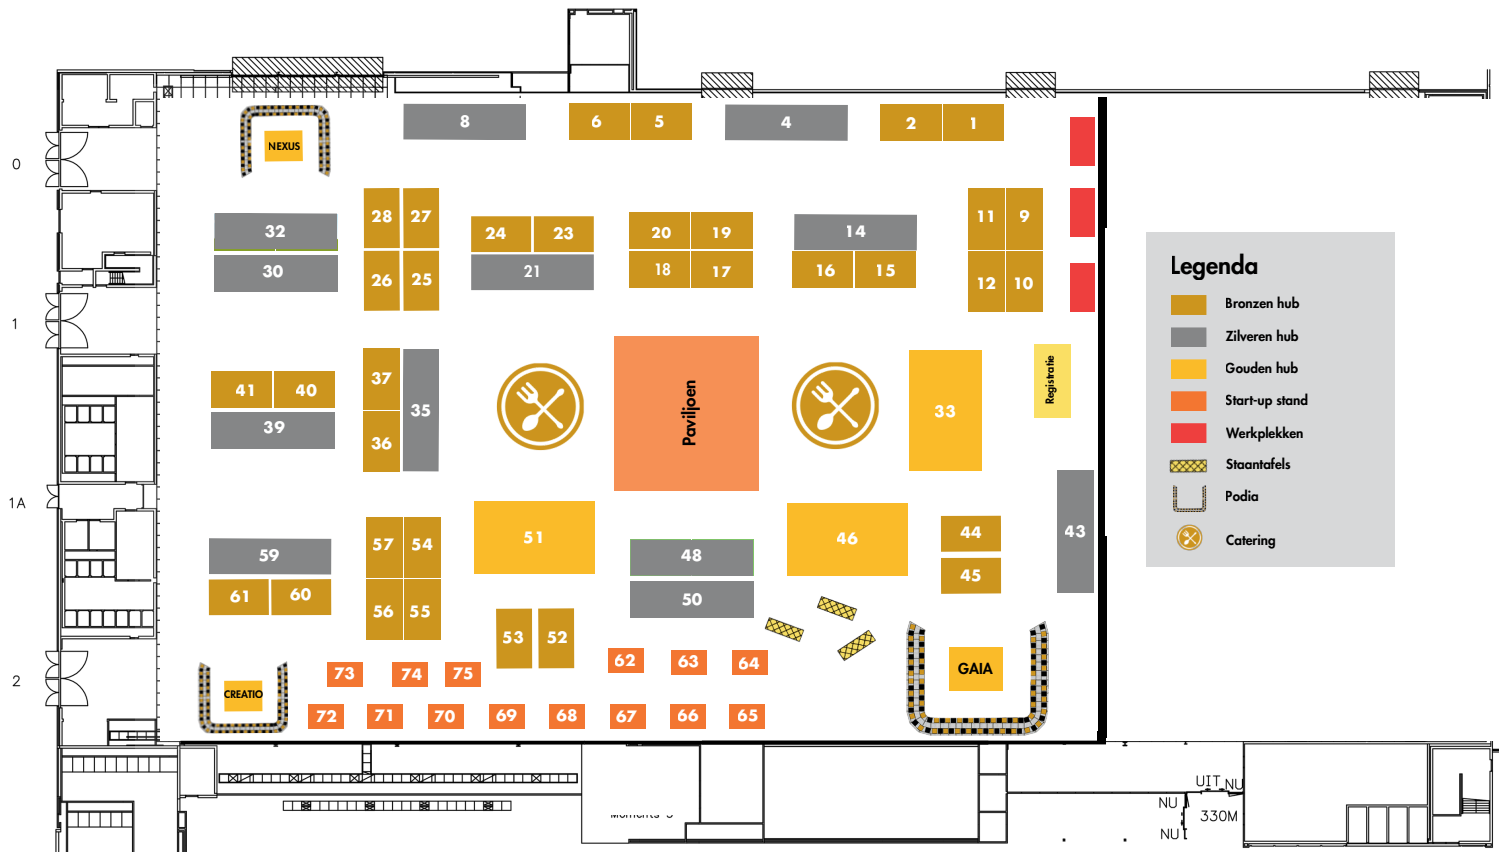

Plattegrond WPX 2026

Indeling plattegrond

1 = Envalue
 2 = Zipperwall
 4 = Alvero
 6 = Technogym
 8 = Hutten
 10 = STER Facility Management
 12 = Facilicom Solutions
 14 = CBRE
 15 = Zens
 16 = Flewhere
 17 = Gfacility
 18 = Mapiq
 19 = Reboost Fruits
 22 = BIS Econocom
 23 = I3Connect
 24 = Parella
 25 = Sony (Nimway)
 26 = Too the Zoo
 27 = Fokus Cubes
 28 = Sennheiser
 30 = CONTRAST
 32 = Marts Projecten

33 = Heijmans
 35 = ISS
 37 = Kanpla
 39 = Healthy Fridge x Maas
 40 = Stiltemaker
 41 = CFPB
 43 = Eurest Services
 44 = Spacewell
 45 = De Vos Groep
 46 = FMXXL Facilitair & Huisvesting
 48 = VebeGo
 50 = OCS Bachman
 51 = Draaijer Heyday
 52 = Planon
 53 = DeP
 54 = Backshop
 55 = iTapToo
 56 = FlexPanel
 57 = Interface
 59 = NTT
 60 = VECOS
 61 = AED Display

Innovatieplein

62 = PleQ
 63 = Newas
 64 = Stichting Accessibility
 65 = WorkPlaced
 66 = Refocus
 67 = With Care Hospitality
 68 = WeGo
 69 = H2YO/ Good Water
 70 = Swivvy Seats
 71 = GRIP Facility
 72 = TopBrewer
 73 = Flowflower
 74 = No-Em
 75 = Ommio