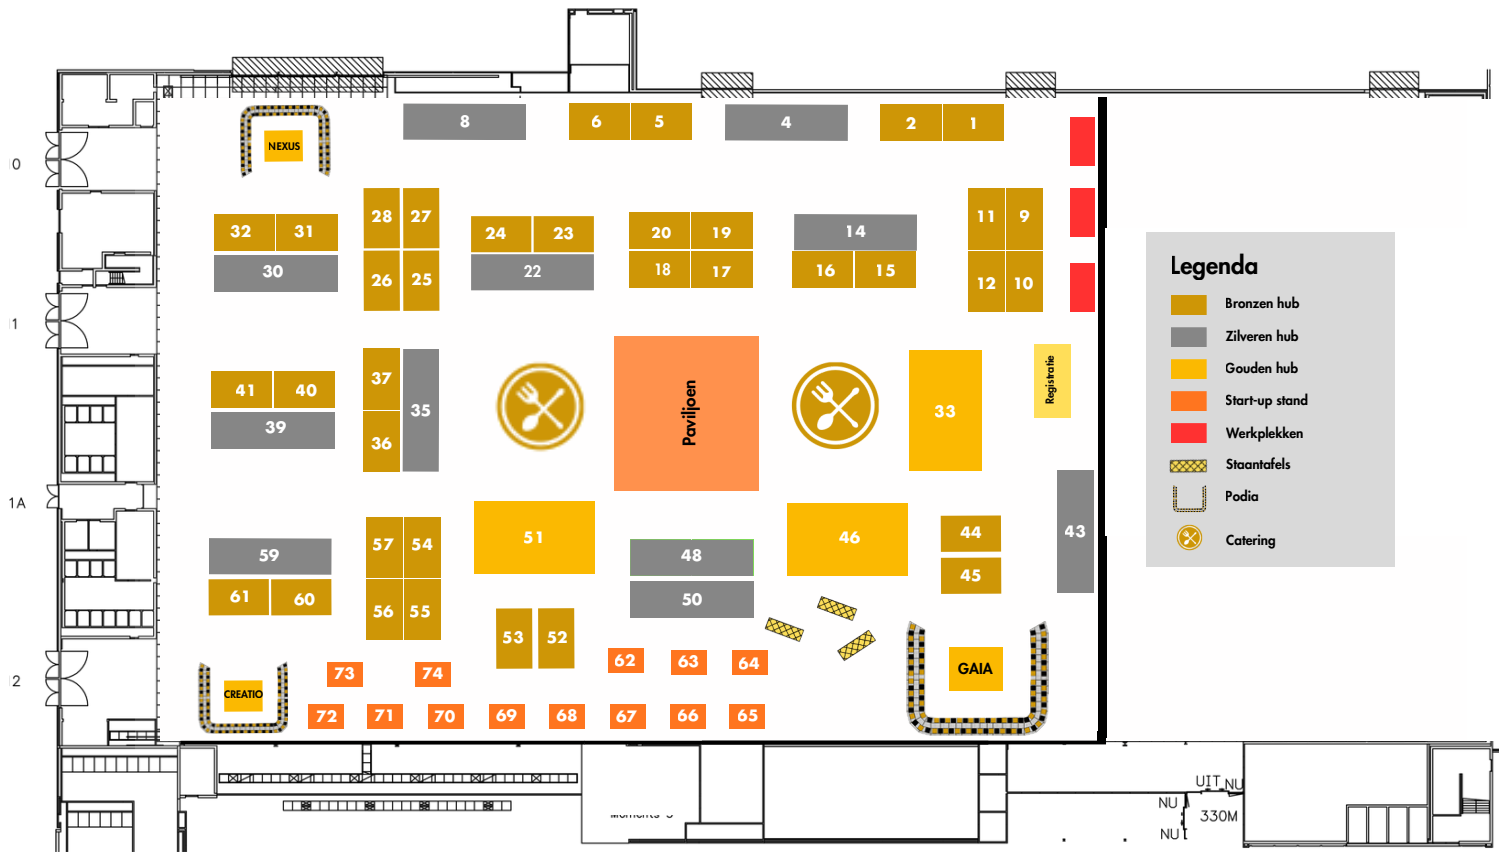

# Plattegrond WPX 2026

## Indeling plattegrond

1 = Envalue	25 = Sony	51 = Draaijer Heyday
2 = Zipperwall	26 =	52 = Planon
4 = Alvero	27 = Fokus Cubes	53 = DeP
5 =	28 = Sennheiser	54 = Backshop
6 = Technogym	30 = Contrast	55 = iTapToo
8 = Hutten	31 =	56 = FlexPanel
9 =	32 =	57 = Interface
10 = STER FM	33 = Heijmans	59 = NTT
11 =	35 = ISS	60 = VECOS
12 = Facilicom	36 = Kanpla	61 = AED Display
14 = CBRE	37 = Marts Projecten	<b>Innovatieplein</b>
15 = Zens	39 = Healthy Fridge x Maas	62 = PleQ
16 = Flewhere	40 = Ruimtemaker	63 = Newas
17 = Gfacility	41 = CFPB	64 = Accessibility
18 = Mapiq	43 = Compass Group	65 = WorkPlaced
19 = Reboost Fruits	44 = Spacewell	66 = Itake a Break
20 =	45 = De Vos Groep	67 = With Care Hospitality
22 = BIS Econocom	46 = FMXXL Facilitair & Huisvesting	68 = WeGo
23 = I3Connect	48 = Vebego	69 = H2YO/ Good Water
24 = Parella	50 = OCS Bachman	70 = Swivvy Seats
		71 = Grip Facility
		72 = TopBrewer
		73 = Flowflower
		74 = No-Em